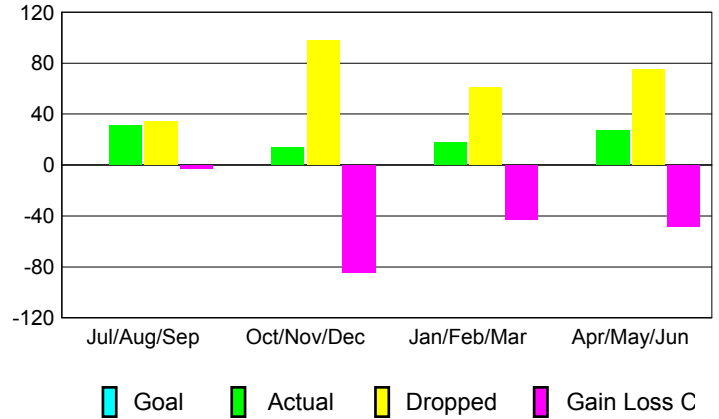

Club Results 2012-2013

Goal, New, Dropped, Gain/Loss

MEMBERSHIP

Month	Net Memb Goal	Actual New Memb	Actual Dropped Memb	Gain/Loss of Memb
2012-2013				
Jul/Aug/Sep	0	31	34	-3
Oct/Nov/Dec	0	14	98	-84
Jan/Feb/Mar	0	18	61	-43
Apr/May/June	0	27	75	-48
Totals	0	90	268	-178

Membership Results 2012-2013

Goal, New, Dropped, Gain/Loss

YTD Status Quo Clubs 2012-2013

Status Quo Clubs Compared to Status Quo Members

Gender Comparison 2012-2013

Club Gain/Loss 2012-2013

Membership Gain/Loss 2012-2013