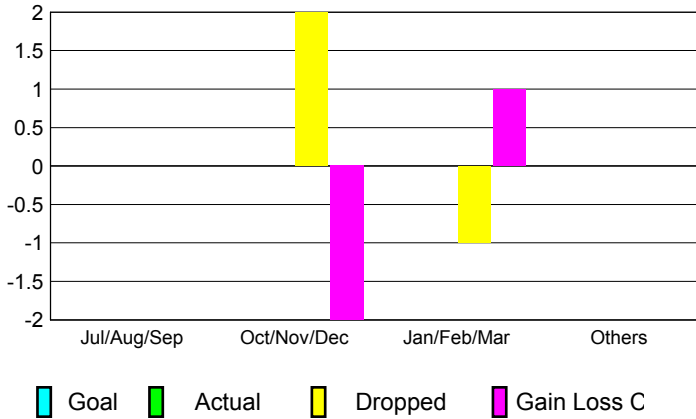

2012-2013 GMT Reports for District (or Undistricted) **District 18 D**

GMT: **CARL HARRELL**

Location: **GEORGIA**

GMT CA: **1**

CLUBS

Month	New Club Goal	Actual New Clubs	Actual Dropped Clubs	Gain/Loss of Clubs
2012-2013				
Jul/Aug/Sep	0	0	0	0
Oct/Nov/Dec	0	0	2	-2
Jan/Feb/Mar	0	0	-1	1
Apr/May/June	0	0	0	0
Totals	0	0	1	-1

Club Results 2012-2013

Goal, New, Dropped, Gain/Loss

MEMBERSHIP

Month	Net Memb Goal	Actual New Memb	Actual Dropped Memb	Gain/Loss of Memb
2012-2013				
Jul/Aug/Sep	0	31	34	-3
Oct/Nov/Dec	0	14	98	-84
Jan/Feb/Mar	0	18	61	-43
Apr/May/June	0	27	75	-48
Totals	0	90	268	-178